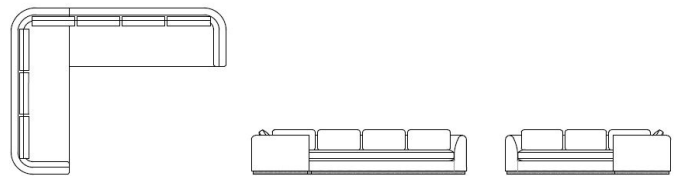

Dune Collection—

TURBO PLUS SECTIONAL
Richard Shemtov, 2022

dune

Dune Collection—

TURBO PLUS SECTIONAL

TURBO PLUS SECTIONAL

Richard Shemtov, 2022

Sectional upholstered with poly-urethane foam over solid wood frame. Seat cushions in poly/down. Legs in metal or wood. Many options available.